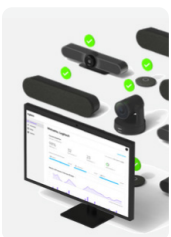

SYNC

Help your customers maximize performance and minimize disruptions. Sync works alongside Zoom Device Management to:

- Configure and update devices
- Manage meeting rooms and personal devices
- Diagnose at a distance
- Automate with alerts