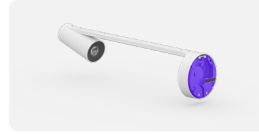

SCRIBE

Effortlessly share whiteboards with virtual attendees with Scribe, an AI-powered whiteboard camera. With the touch of a button, Scribe broadcasts whiteboard content into video meetings with outstanding clarity.

960-001332