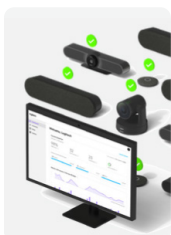

TABLE, RISER, AND WALL MOUNT FOR TAP

Secure the Logitech Tap touch controller flat to the table, raise the viewing angle for better visibility, or conserve table space in smaller rooms.

939-001811 (Tap Table Mount)
939-001814 (Tap Riser Mount)
939-001817 (Tap Wall Mount)

WALL MOUNT FOR VIDEO BARS

Mount Rally Bar Mini or Rally Bar on the wall for a minimal footprint.

952-000044

SOFTWARE

Logitech software technologies are an integral part of the meeting experience for both meeting rooms and personal collaboration. Software enhances Logitech hardware by ensuring a consistent, unified, and customizable experience across devices and rooms, along with the ability to manage those solutions remotely.