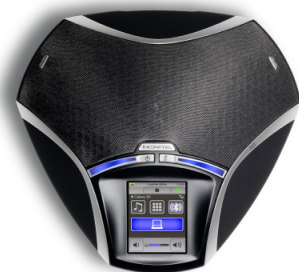

JENNE PART NUMBER: 900102080

NEW!

Konftel 300IPx with Konftel Unite – The Art of Easiness

One click is all it takes to start or join a meeting. With the **Konftel 300IPx** and **Konftel Unite mobile app**, conference calls are easier than ever. Thanks to connectivity capabilities for expansion microphones, PA systems and wireless headsets, the IP conference phone is ideal for rooms of all sizes, from huddle rooms to large auditoriums. Integrated conference bridge for five-way calls and Konftel's patented OmniSound® audio technology delivers crystal-clear, natural HD audio. The Konftel 300IPx has a USB port and is perfect for Skype for Business, Cisco, Avaya and other meeting tools. Easily configured and upgraded via the web, and with support for auto-provisioning.

JENNE PART NUMBERS:

910101084 Konftel 300IPx, includes network cable, power connection cable and AC adapter.

The Konftel 55Wx – All in One

The **Konftel 55Wx** is the optimal conference unit that brings superb audio quality to all your meetings. Bluetooth with NFC and support for HD audio in calls and music streaming. The Konftel 55Wx can be easily transferred between office locations and conference rooms. Upgrade with expansion microphones to double the coverage range from 12 up to 20 people. UC Integration with Skype for Business, Cisco Jabber and Avaya.