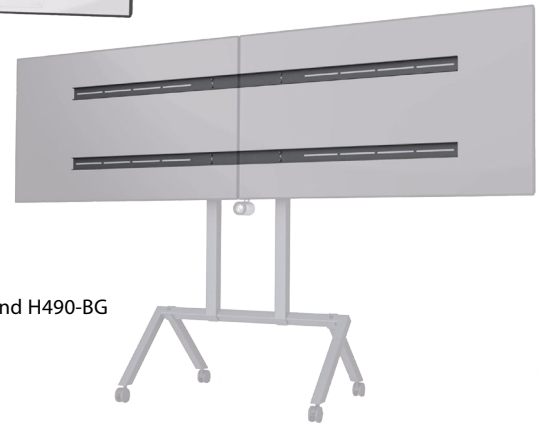

- Good looks – Modern components get stashed behind the TV – out of sight, out of mind.
- Designed for Modern Video Conferencing – The Heckler AV Cart supports the latest cameras, codecs, and speakerphones, while avoiding the bulk.
- Single display Heckler AV Cart supports one display with VESA 400 x 400.
- Dual display Heckler AV Cart supports two displays with VESA 400 x 400.
- Saves Tons of Floor Space – Twelve nested and fully-equipped Heckler AV carts only need six feet of running floor space.
- Upgrade to Dual Displays Anytime – Ask about the Dual Display Kit for Heckler AV Cart.
- Cost-Effective Shipping – The Heckler AV Cart can ship by common carrier, potentially saving hundreds of dollars in shipping.
- Assembles Easily and in Minutes – Assembly tool included.

*Camera, tablet, and tablet enclosure are not included.

JENNE PART NUMBER:

- H489-BG** Heckler AV Cart Black Grey
- H490-BG** Heckler AV Cart Dual Display Kit Black Grey
- H491-BG** Shelf for Heckler AV Cart Black Grey

H489-BG

H491-BG

H489-BG and H490-BG

TABLET STAND

Meeting Room Console

Complete your impressive new video conferencing system with this attractive control console. Perfect for Zoom Room, BlueJeans Huddle, and other conference room automation. With its cable lock compatibility, you can be confident that your iPad devices won't walk away from the table and will be ready for your next important meeting.

- Teflon feet ensure a smooth, scratch-free glide
- Blends beautifully into modern conference rooms
- Connect a Kensington ClickSafe cable to Console's rear wall to securely tether Console to your conference room table
- Cord securer adheres to the underside of Console, ensuring users leave the Lightning cord connected